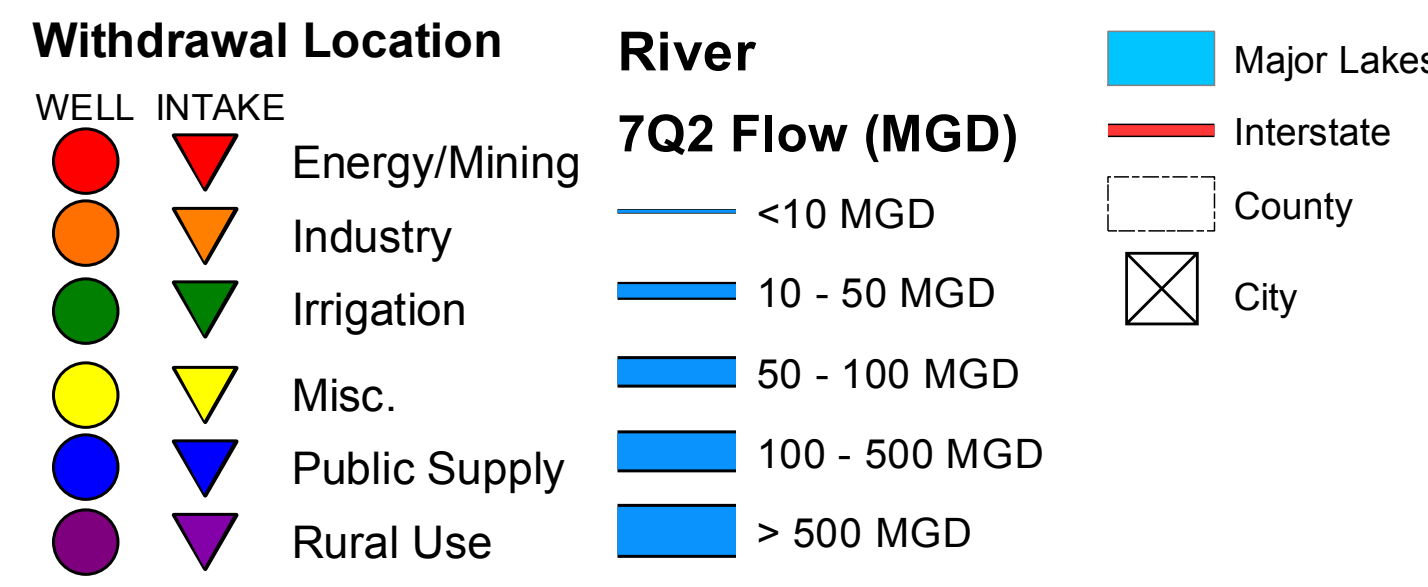

Water Resources and Use in Warren County

Data Sources: U.S. Geological Survey and Indiana Department of Natural Resources

Warren County